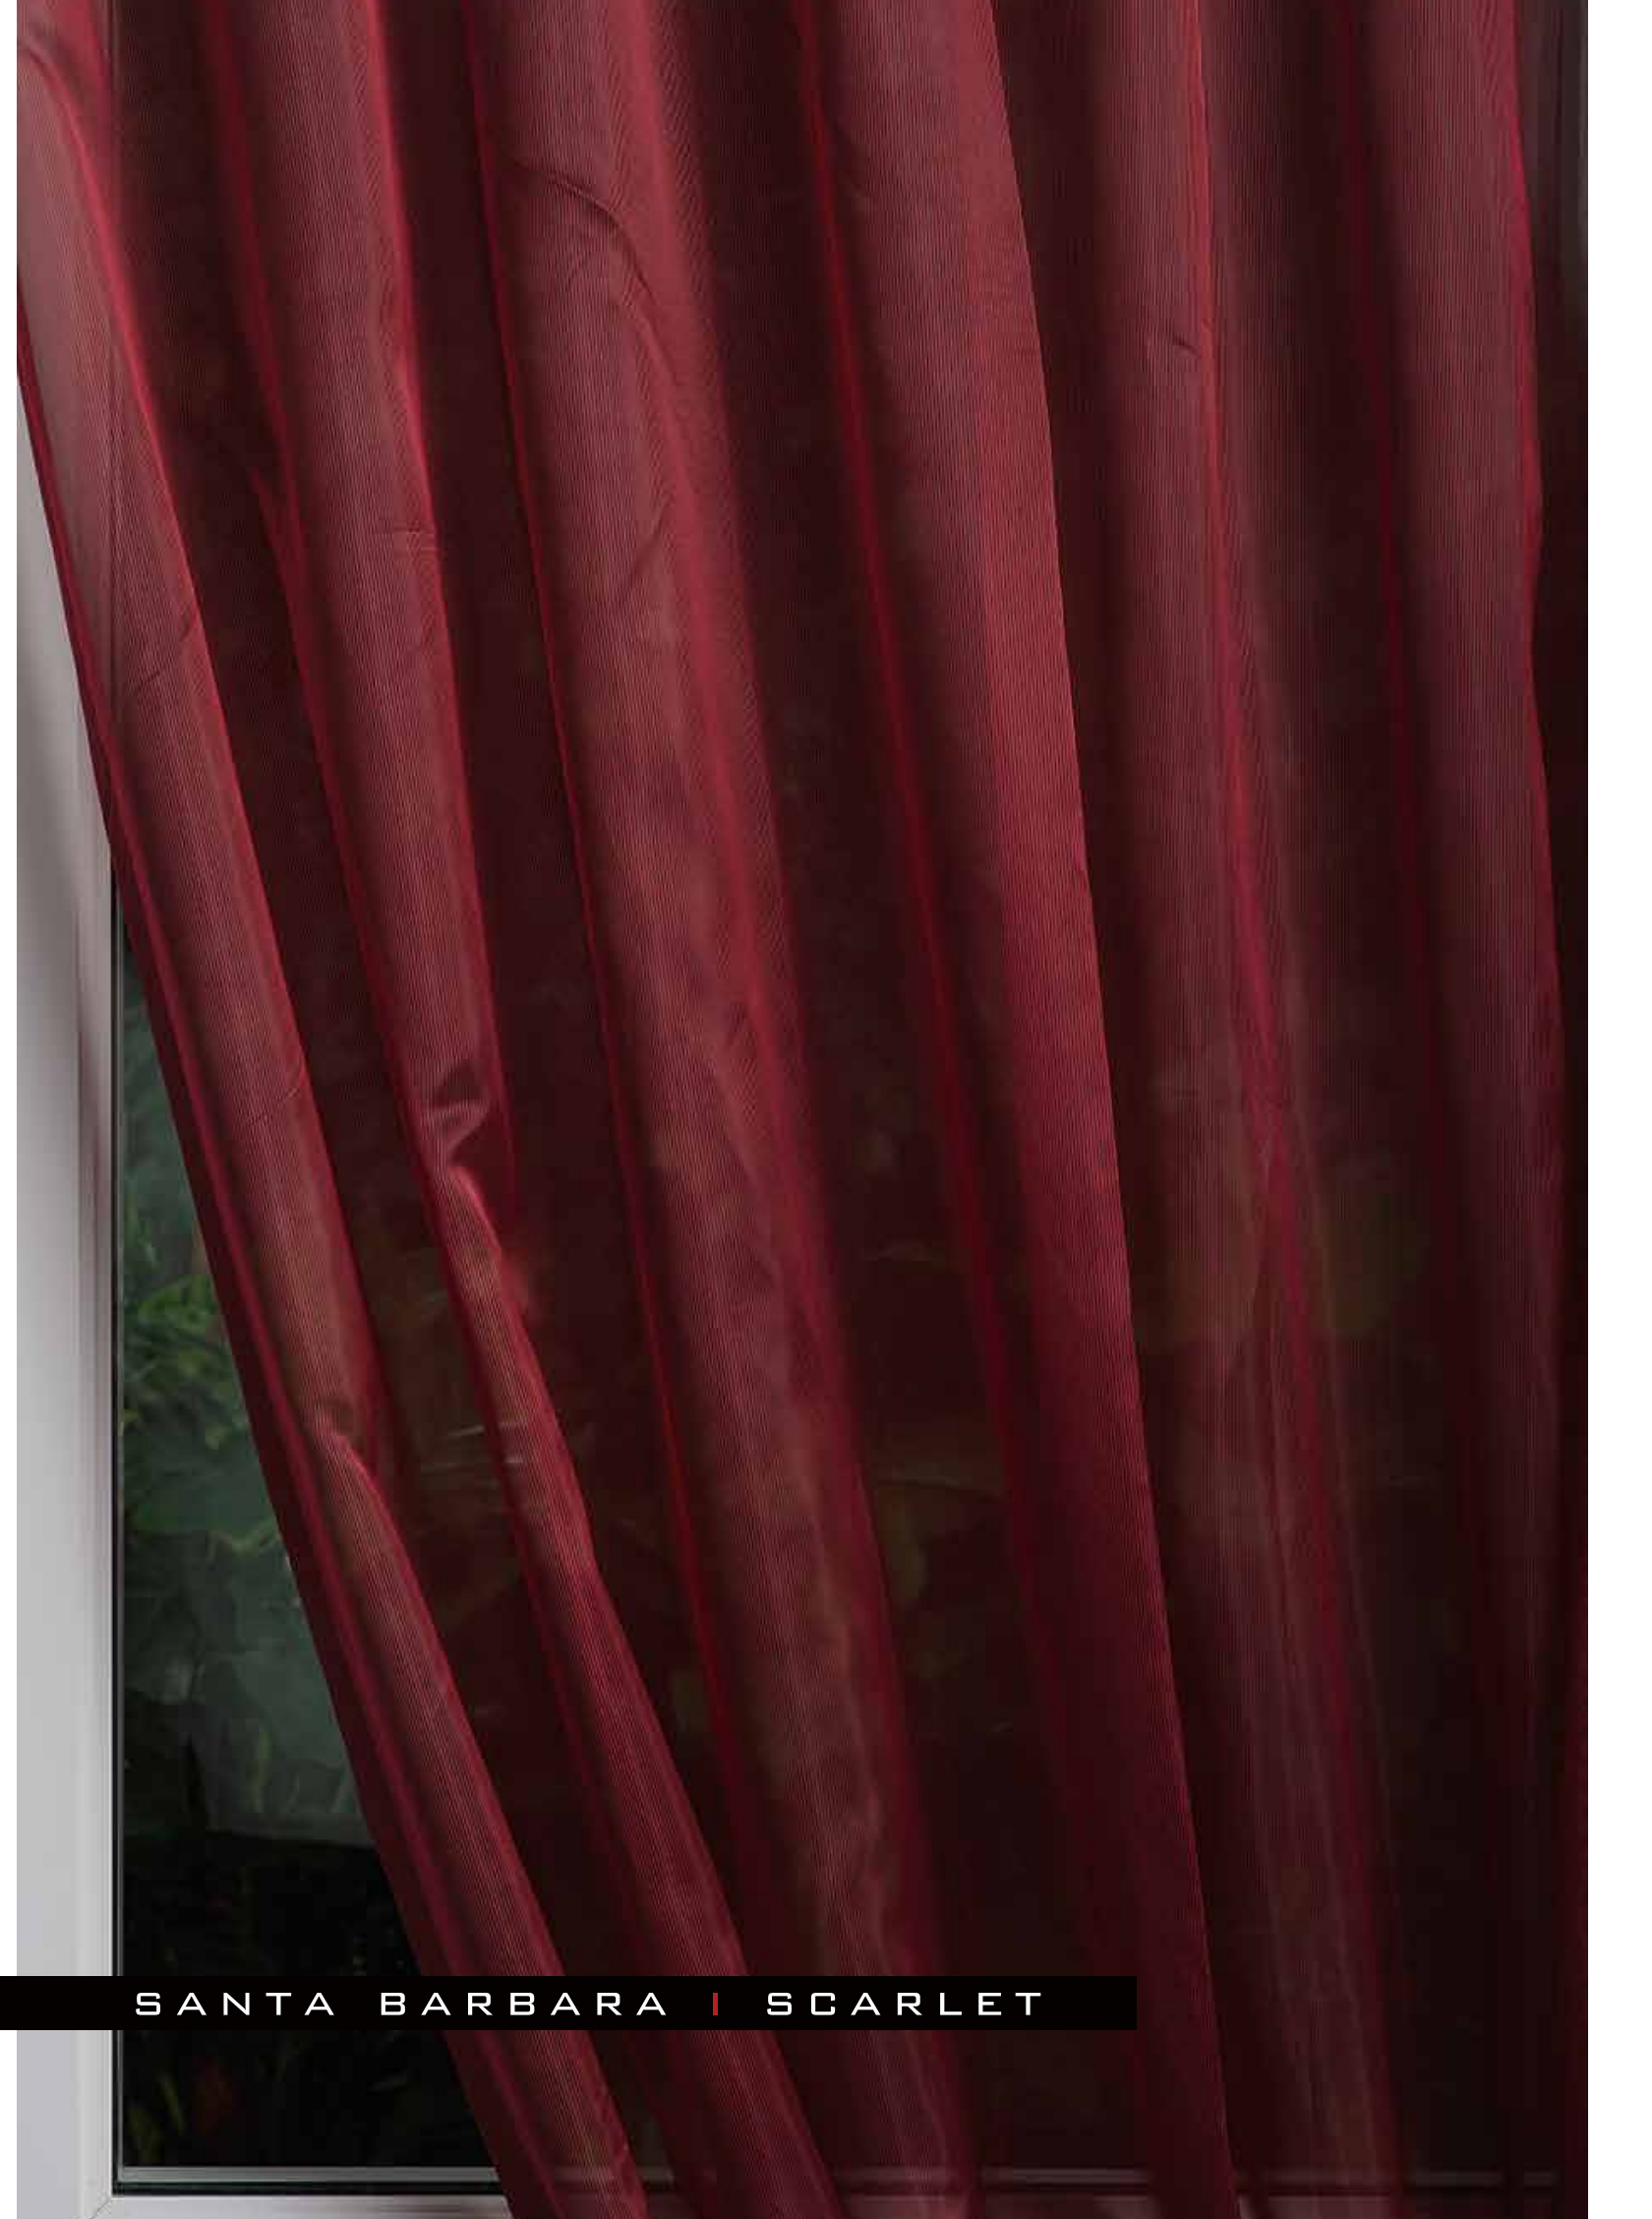

SANTA BARBARA

SANTA BARBARA | BRONZE

SHEERS | SANTA BARBARA

collection:	essential	railroad:	yes
pattern:	santa barbara	passes nfpa 701:	yes
width:	118.000"	content:	100% polyester FR
vertical repeat:	0.000"		
horizontal repeat:	0.063"		

SANTA BARBARA | LODEN

SHEERS | SANTA BARBARA *continued*

collection:	essential	railroad:	yes
pattern:	santa barbara	passes nfpa 701:	yes
width:	118.000"	content:	100% polyester FR
vertical repeat:	0.000"		
horizontal repeat:	0.063"		

COLOR: MIDNIGHT

COLOR: OLIVE

COLOR: PLATINUM

SANTA BARBARA | SCARLET

SHEERS | SANTA BARBARA *continued*

collection:	essential	railroad:	yes
pattern:	santa barbara	passes nfpa 701:	yes
width:	118.000"	content:	100% polyester FR
vertical repeat:	0.000"		
horizontal repeat:	0.063"		

COLOR: WHITE