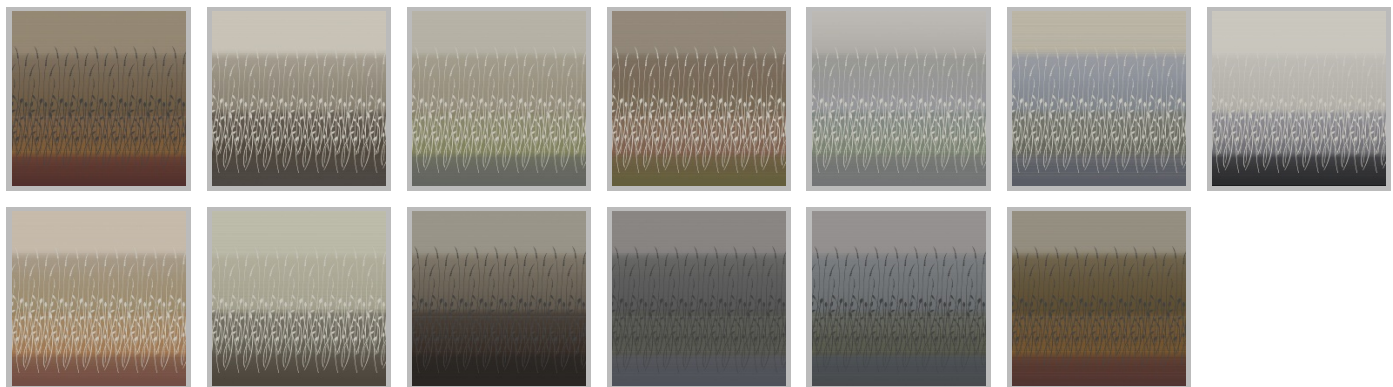

# Reeds

## *Bone Ocean Mist*

<b>Applications:</b>	Bed Scarves, Bed Skirts, Bed Throws, Cornice Boxes, Draperies, Duverlets, Duvets, Pillows, Privacy Curtains, Quilted Coverlet, Roman Shades, Valances
<b>Bolt Width:</b>	118"
<b>Vertical Repeat:</b>	118.000"
<b>Horizontal Repeat:</b>	11.750"
<b>Shown Railroaded:</b>	No, 3.3 yard Panel
<b>Fabric Type:</b>	Jacquard (Multi-colored)
<b>Collection:</b>	Nexus
<b>Specifications:</b>	100% Inherently Fire Retardant Polyester, Passes NFPA 701
<b>Reversible:</b>	Yes
<b>Coordinate:</b>	<a href="#">Affinity</a>