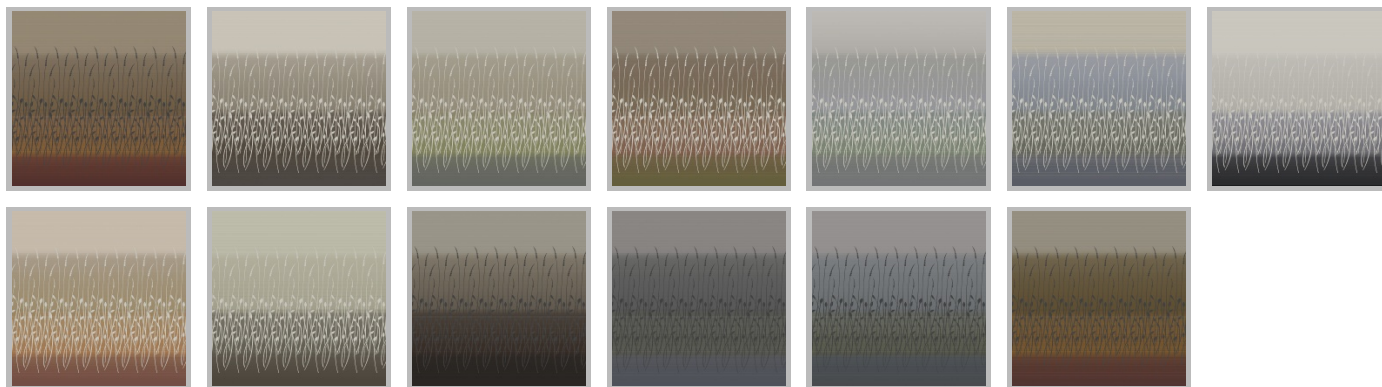

Reeds

Mocha Chocolate

Applications: Bed Scarves, Bed Skirts, Bed Throws, Cornice Boxes, Draperies, Duverlets, Duvets, Pillows, Privacy Curtains, Quilted Coverlet, Roman Shades, Valances

Bolt Width: 118"

Vertical Repeat: 118.000"

Horizontal Repeat: 11.750"

Shown Railroaded: No, 3.3 yard Panel

Fabric Type: Jacquard (Multi-colored)

Collection: Nexus

Specifications: 100% Inherently Fire Retardant Polyester, Passes NFPA 701

Reversible: Yes

Coordinate: [Affinity](#)

F A B T E X™