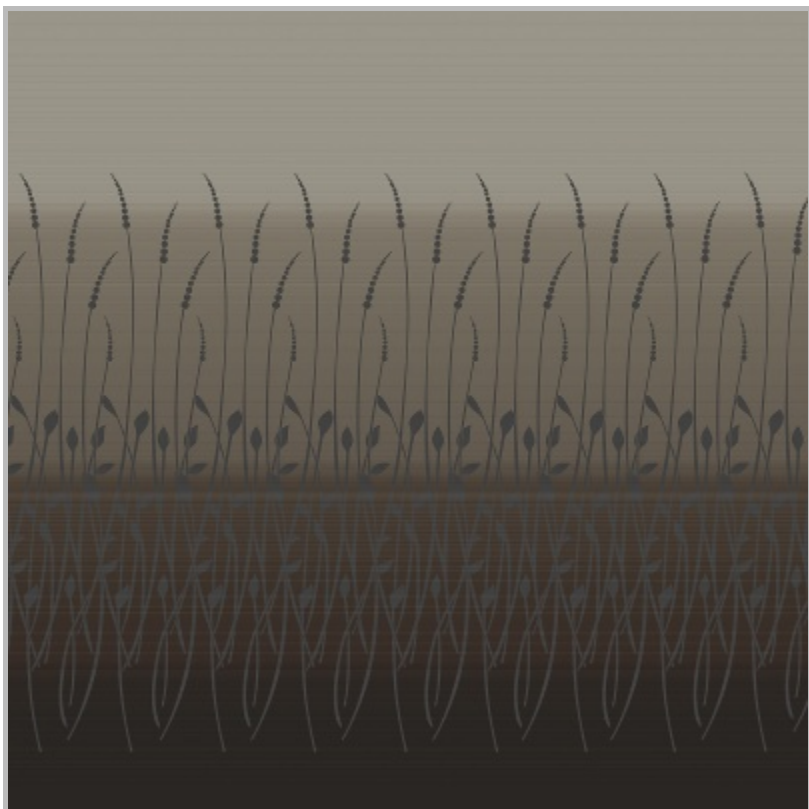

Reeds

Mocha Chocolate

Applications: Bed Scarves, Bed Skirts, Bed Throws, Cornice Boxes, Draperies, Duverlets, Duvets, Pillows, Privacy Curtains, Quilted Coverlet, Roman Shades, Valances

Bolt Width: 118"

Vertical Repeat: 118.000"

Horizontal Repeat: 11.750"

Shown Railroaded: No, 3.3 yard Panel

Fabric Type: Jacquard (Multi-colored)

Collection: Nexus

Specifications: 100% Inherently Fire Retardant Polyester, Passes NFPA 701

Reversible: Yes