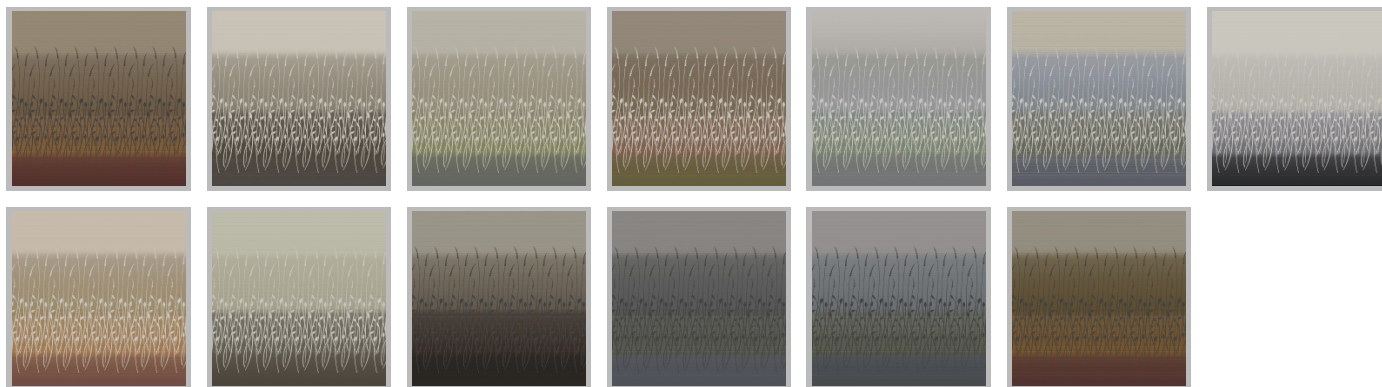

# Reeds

## Mocha Rising Sun

<b>Applications:</b>	Bed Scarves, Bed Skirts, Bed Throws, Cornice Boxes, Draperies, Duverlets, Duvets, Pillows, Privacy Curtains, Quilted Coverlet, Roman Shades, Valances
<b>Bolt Width:</b>	118"
<b>Vertical Repeat:</b>	118.000"
<b>Horizontal Repeat:</b>	11.750"
<b>Shown Railroaded:</b>	No, 3.3 yard Panel
<b>Fabric Type:</b>	Jacquard (Multi-colored)
<b>Collection:</b>	Nexus
<b>Specifications:</b>	100% Inherently Fire Retardant Polyester, Passes NFPA 701
<b>Reversible:</b>	Yes
<b>Coordinate:</b>	<a href="#">Affinity</a>