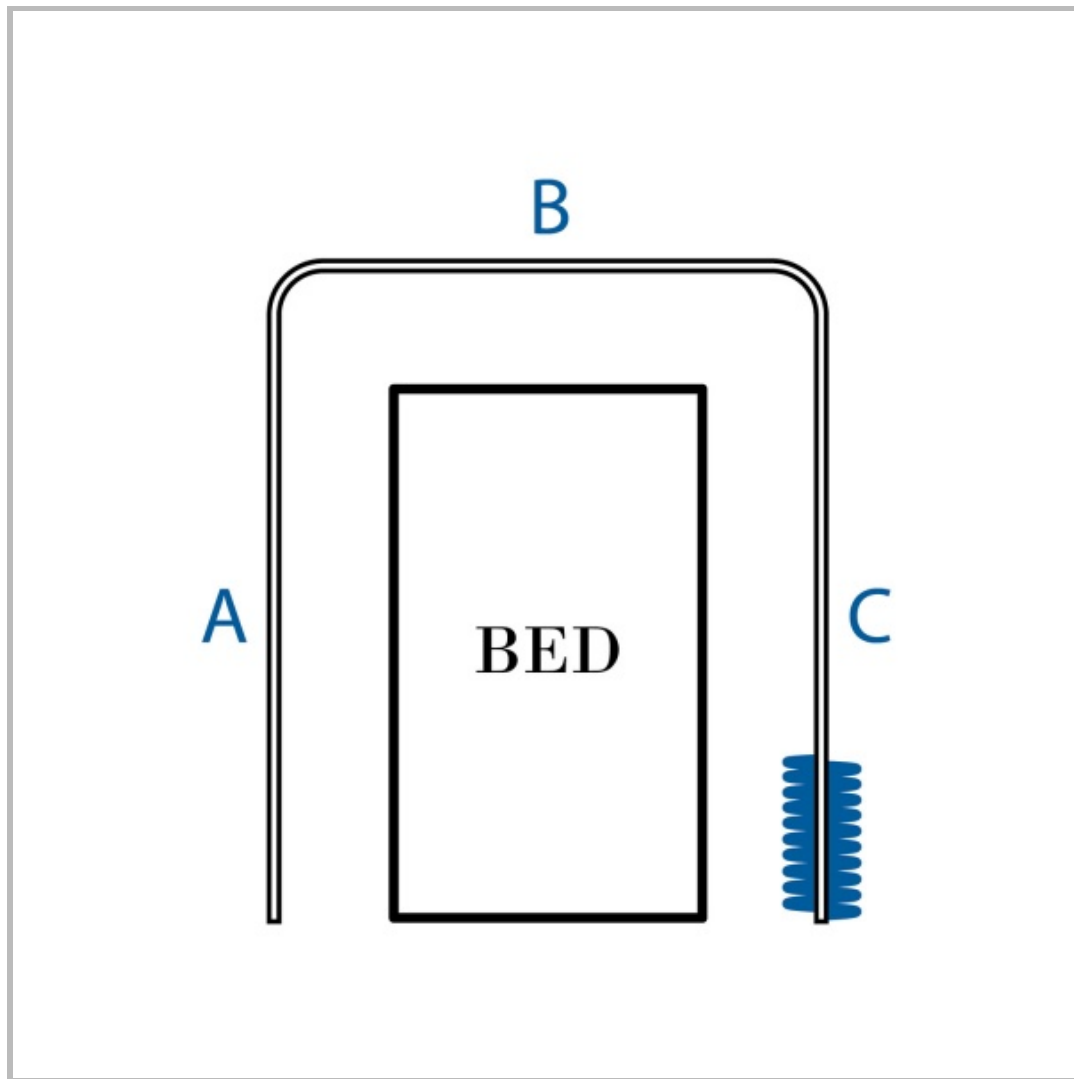

Cubicle Track Configuration #2

Description:

'U' shaped cubicle track. Privacy curtain can stack at either end.

Notes:

Tracks may be cut for shipping; splices will be provided. If crating is requested for over-sized configurations, additional charges will apply.