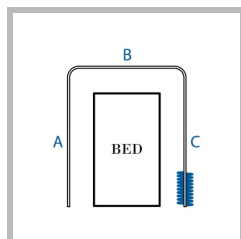

Cubicle Track Configuration #2

Description:

'U' shaped cubicle track. Privacy curtain can stack at either end.

Notes:

Tracks may be cut for shipping; splices will be provided. If crating is requested for over-sized configurations, additional charges will apply.