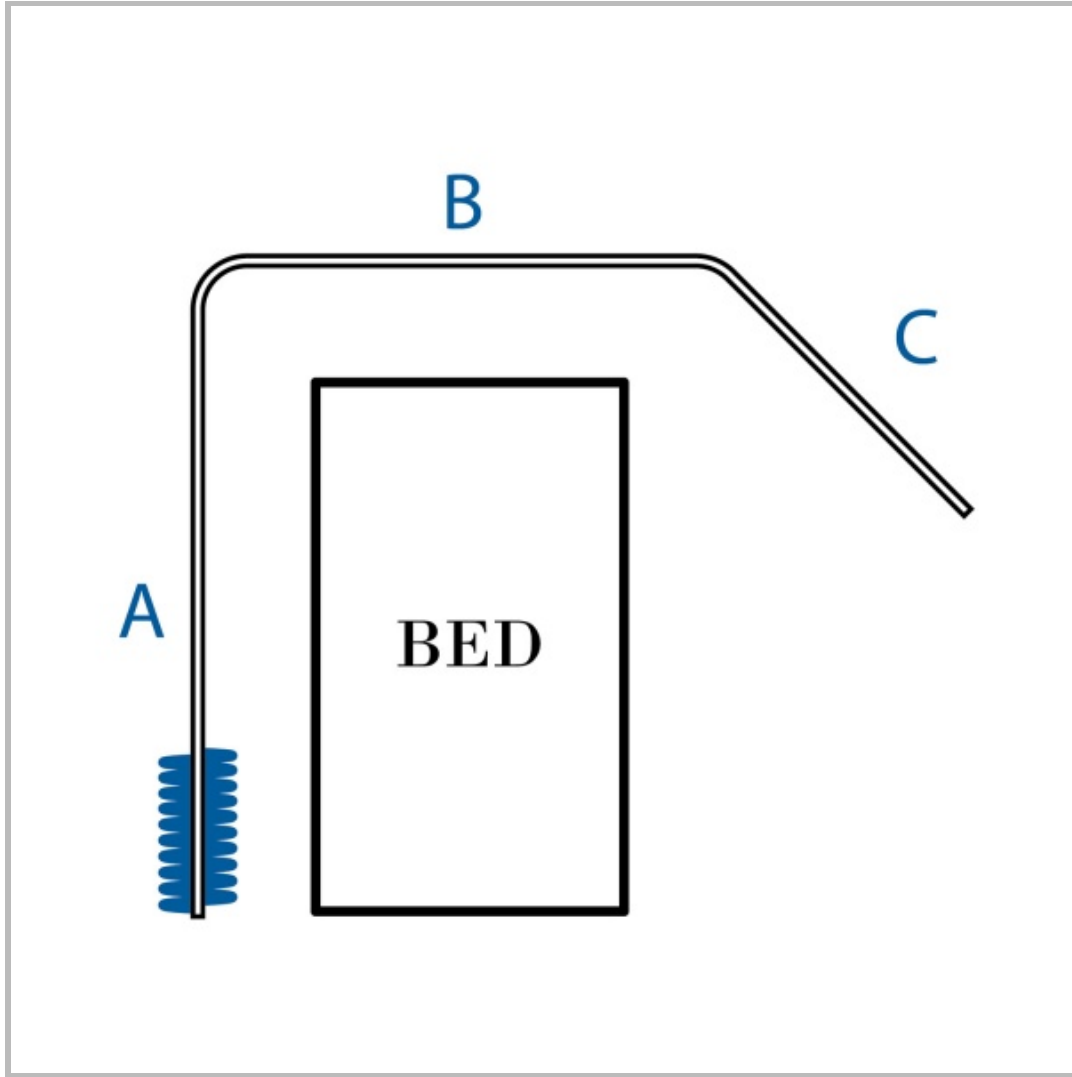

Cubicle Track Configuration #9

Description:

A twist on the standard 'U' shape, this configuration combines a 90 and a 45 degree bend. Privacy curtain can stack at either end.

Notes:

Tracks may be cut for shipping; splices will be provided. If crating is requested for over-sized configurations, additional charges will apply.