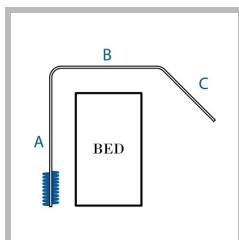

Cubicle Track Configuration #9

Description:

A twist on the standard 'U' shape, this configuration combines a 90 and a 45 degree bend. Privacy curtain can stack at either end.

Notes:

Tracks may be cut for shipping; splices will be provided. If crating is requested for over-sized configurations, additional charges will apply.