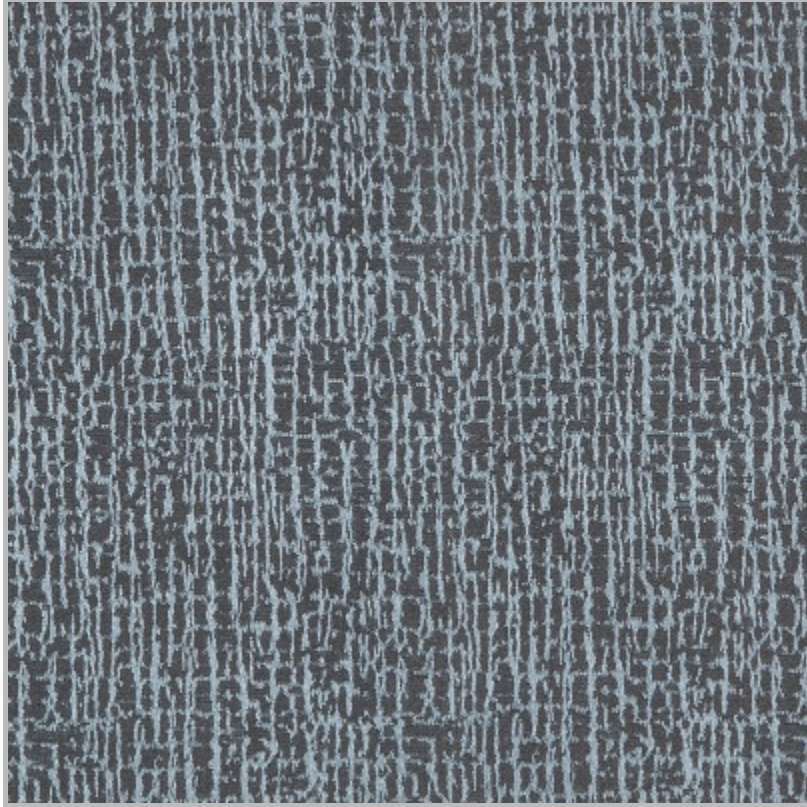

# Avallon

## Blue

<b>Applications:</b>	Bed Scarves, Bed Skirts, Bed Throws, Cornice Boxes, Draperies, Duverlets, Duvets, Pillows, Quilted Coverlet, Roman Shades, Valances
<b>Bolt Width:</b>	59"
<b>Vertical Repeat:</b>	4.750"
<b>Horizontal Repeat:</b>	4.000"
<b>Shown Railroaded:</b>	No
<b>Fabric Type:</b>	Cationic Dyed Woven
<b>Collection:</b>	Prestige
<b>Specifications:</b>	100% Inherently Fire Retardant Polyester, Passes NFPA 701
<b>Reversible:</b>	Yes