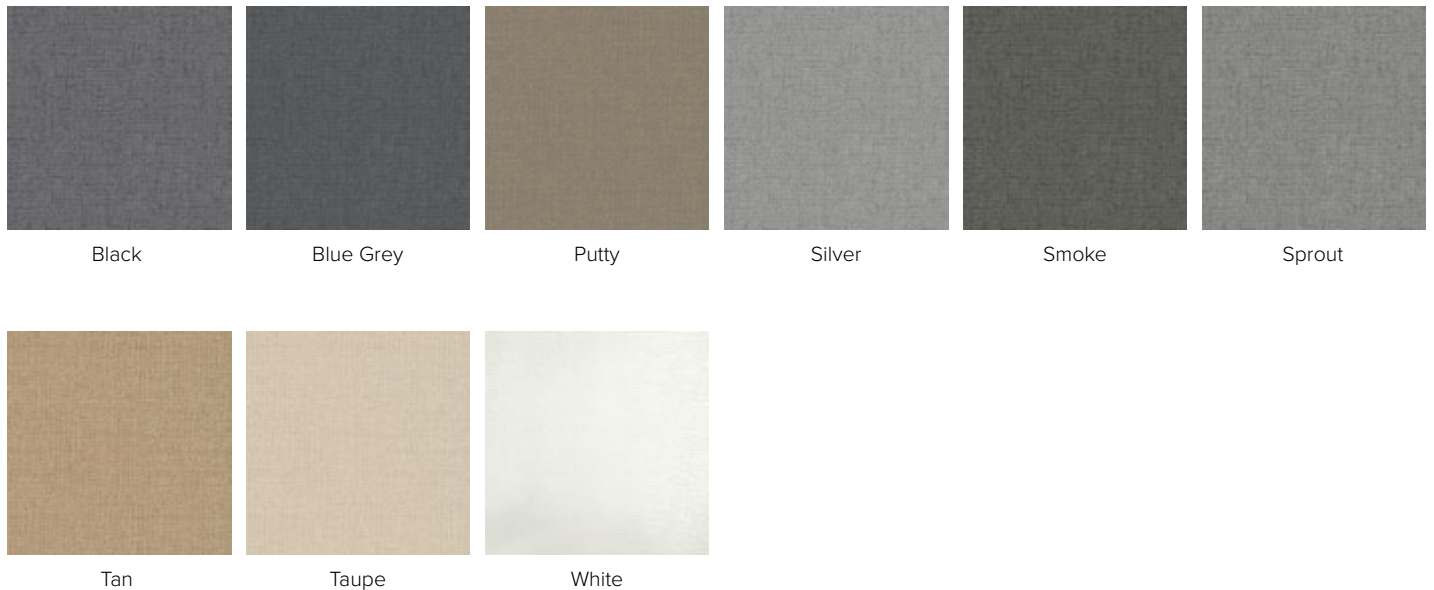

# Lagoon Light Grey

<b>Application</b> Draperies, Top Treatments	<b>Pattern &amp; Textures</b> Solid	<b>Fire Classification</b> NFPA 701
<b>Maximum Width</b> 54"	<b>Openness</b> 0% Blackout	<b>Fabric Care</b> Spot Clean Only
<b>Material</b> Polyester	<b>Railroad Available?</b> No	<b>Minimum Order</b> Minimums Apply
<b>Fabric Type</b> Blackout	<b>Custom Print Available?</b> No	

## See the Collection

Black

Blue Grey

Putty

Silver

Smoke

Sprout

Tan