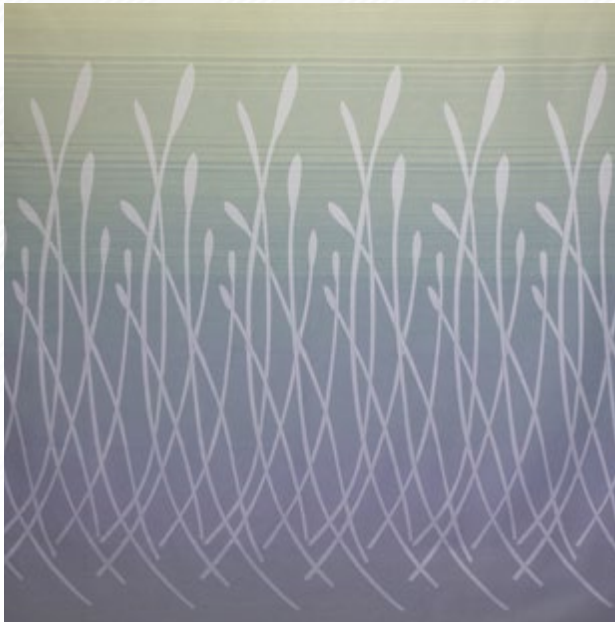

Shoreline Haze

Application

Privacy Curtain

Maximum Width

72"

Material

Polyester

Pattern & Textures

Patterned

Repeat

70" V & 9" H

Railroad Available?

No

Reversible?

Yes

Antimicrobial Treatment Available?