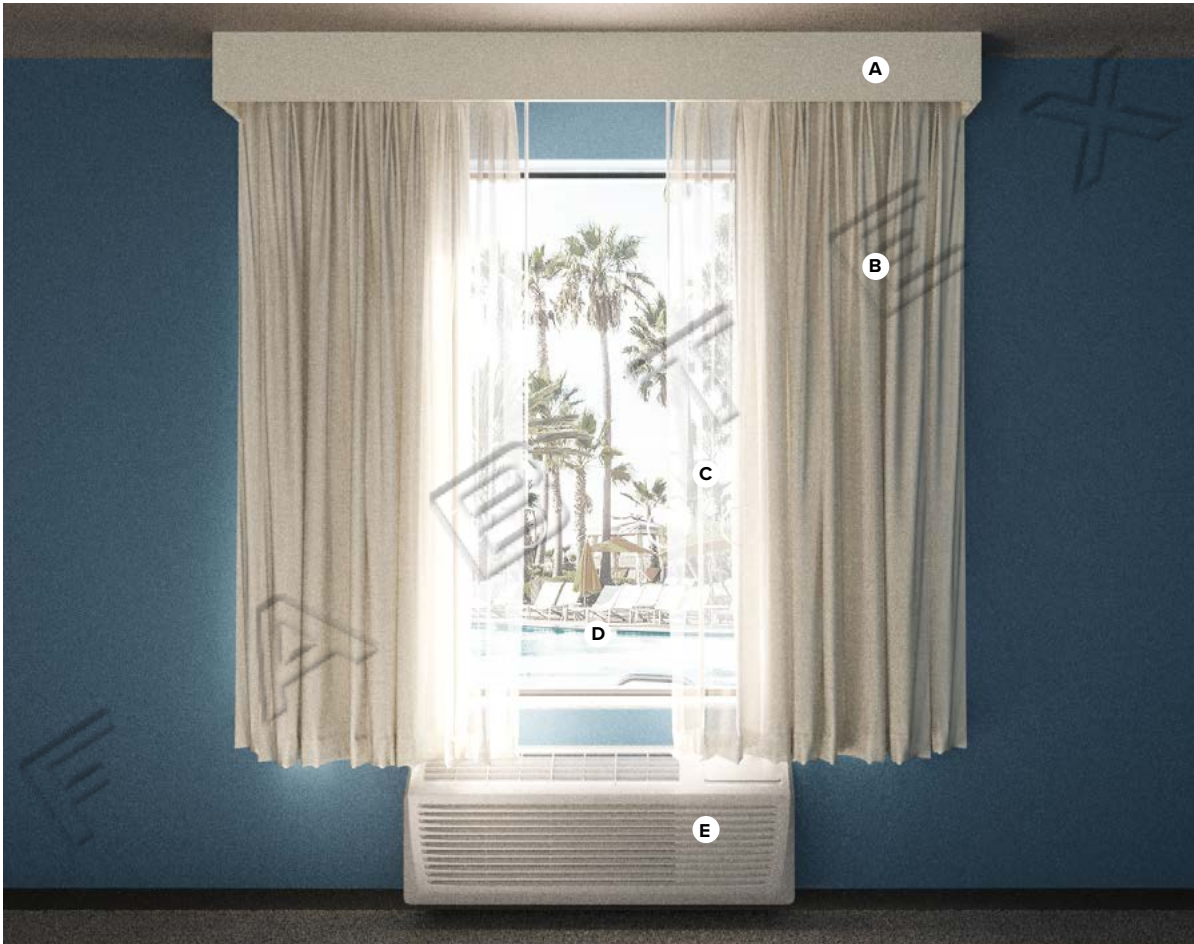

Window Treatment Elevation + Section View

Specification # GR-400

Scale: NTS

	<p>Typical Guestroom Window Treatments Hilton Spark - Fall Scheme</p>	<p>NOTE: For guestrooms that exceed a ceiling height of 96", cornice will be wall mounted at 96" AFF.</p>	
<p>PRODUCT DISCLAIMER: Fabtex is a manufacturer of commercial products that require installation by a licensed contractor. All information shown is for schematic purposes and to aid coordination amongst trades. All wiring, connections, means and methods is to be performed by others in strict adherence with all federal, state and local building codes.</p> <hr/> <p>CONFIDENTIAL: All materials disclosed in this document are proprietary to Fabtex, Inc. The holder agrees to maintain it in confidence and must not replicate or reveal this information in any manner.</p>	<p>Date: January 25, 2024</p>		

A
Decorative **hardware**, wall mounted, Deventer Collection H-Rail. Color: Satin Nickel Finish

B
Traversing **sheer** drapery, center draw, Ripplefold, wall mounted, 100% fullness, with 48" clear batons. Pattern: Brockett Sheer, Ivory