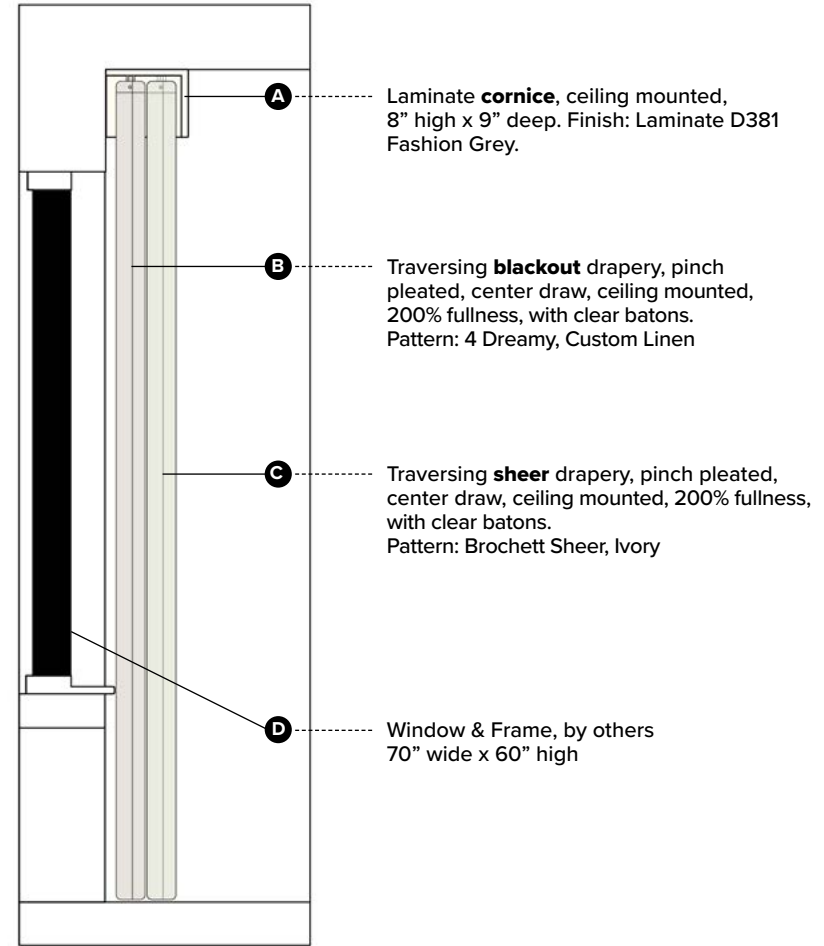

Window Treatment Elevation + Section View

Specification # PA-401

Scale: NTS

	Meeting Room Window Treatments Hilton Spark - Fall Scheme	NOTE: For Meeting Rooms that exceed a ceiling height of 96", cornice will be wall mounted at 96" AFF.		
PRODUCT DISCLAIMER: Fabtex is a manufacturer of commercial products that require installation by a licensed contractor. All information shown is for schematic purposes and to aid coordination amongst trades. All wiring, connections, means and methods is to be performed by others in strict adherence with all federal, state and local building codes.	CONFIDENTIAL: All materials disclosed in this document are proprietary to Fabtex, Inc. The holder agrees to maintain it in confidence and must not replicate or reveal this information in any manner.			Date: January 25, 2024