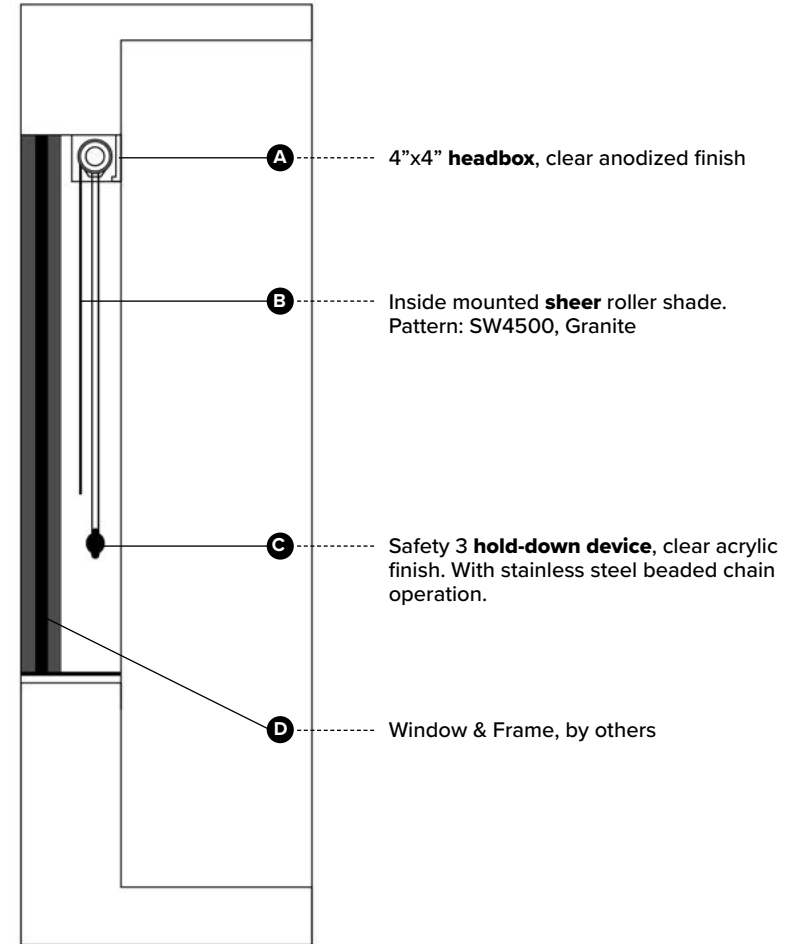

A
Decorative **hardware**, wall mounted, Deventer Collection H-Rail. Color: Satin Nickel Finish

B
Traversing **sheer** drapery, center draw, Ripplefold, wall mounted, 100% fullness, with 48" clear batons. Pattern: Brockett Sheer, Ivory

C
Storefront Window, by others

Window Treatment Elevation

Specification # PA-400

Scale: NTS

	<p>Lobby Area Window Treatments Hilton Spark - Fall Scheme</p> 		
<p>PRODUCT DISCLAIMER: Fabtex is a manufacturer of commercial products that require installation by a licensed contractor. All information shown is for schematic purposes and to aid coordination amongst trades. All wiring, connections, means and methods is to be performed by others in strict adherence with all federal, state and local building codes.</p> <hr/> <p>CONFIDENTIAL: All materials disclosed in this document are proprietary to Fabtex, Inc. The holder agrees to maintain it in confidence and must not replicate or reveal this information in any manner.</p>			

Window Treatment Elevation + Section View

Specification # PA-401

Scale: NTS

	<p>Meeting Room Window Treatments Hilton Spark - Fall Scheme</p>	<p>NOTE: For Meeting Rooms that exceed a ceiling height of 96", cornice will be wall mounted at 96" AFF.</p>	
<p>PRODUCT DISCLAIMER: Fabtex is a manufacturer of commercial products that require installation by a licensed contractor. All information shown is for schematic purposes and to aid coordination amongst trades. All wiring, connections, means and methods is to be performed by others in strict adherence with all federal, state and local building codes.</p>	<p>CONFIDENTIAL: All materials disclosed in this document are proprietary to Fabtex, Inc. The holder agrees to maintain it in confidence and must not replicate or reveal this information in any manner.</p>		