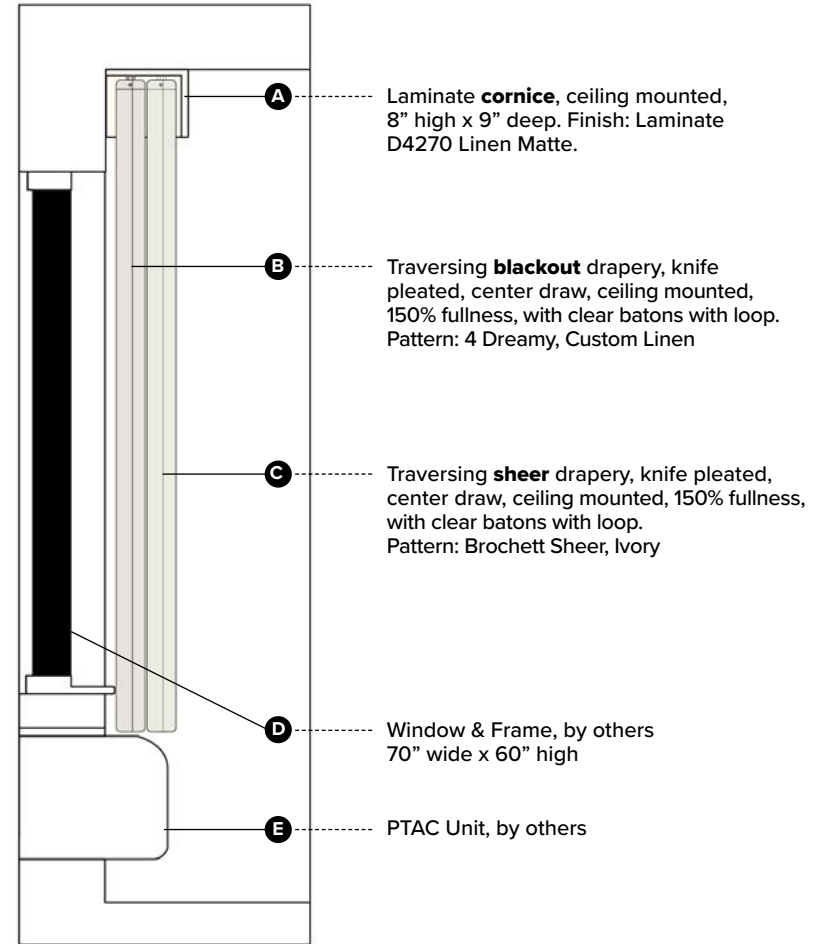

Window Treatment Elevation + Section View

Specification # GR-400

Scale: NTS

	<p>Typical Guestroom Window Treatments Hilton Spark - Fall Scheme</p>	<p>NOTE: For guestrooms that exceed a ceiling height of 96", cornice will be wall mounted at 96" AFF.</p>	
<p>PRODUCT DISCLAIMER: Fabtex is a manufacturer of commercial products that require installation by a licensed contractor. All information shown is for schematic purposes and to aid coordination amongst trades. All wiring, connections, means and methods is to be performed by others in strict adherence with all federal, state and local building codes.</p> <hr/> <p>CONFIDENTIAL: All materials disclosed in this document are proprietary to Fabtex, Inc. The holder agrees to maintain it in confidence and must not replicate or reveal this information in any manner.</p>	<p>Date: January 25, 2024</p>		

A
Decorative **hardware**, wall mounted, Deventer Collection H-Rail. Color: Satin Nickel Finish

B
Traversing **sheer** drapery, center draw, Ripplefold, wall mounted, 100% fullness, with 48" clear batons. Pattern: Brockett Sheer, Ivory