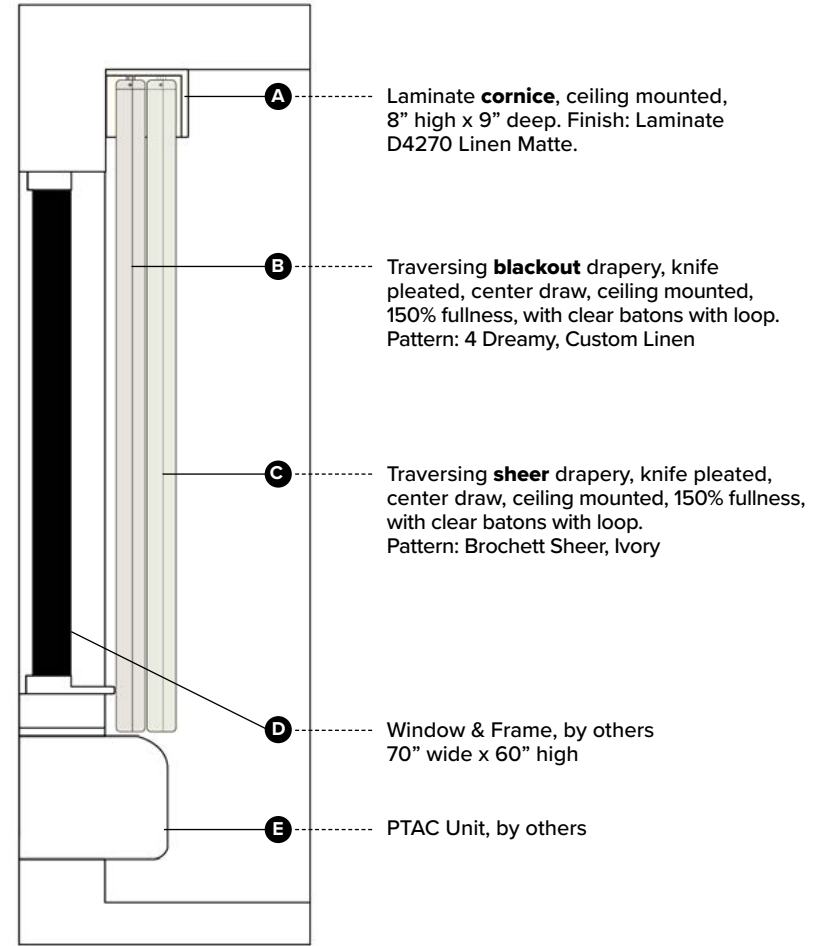

# Window Treatment Elevation + Section View

Specification # GR-400

Scale: NTS

	<p>Typical Guestroom Window Treatments Hilton Spark - Fall &amp; Spring Schemes</p>	<p><b>NOTE:</b> For guestrooms that exceed a ceiling height of 96", cornice will be wall mounted at 96" AFF.</p>	
<p><b>PRODUCT DISCLAIMER:</b> Fabtex is a manufacturer of commercial products that require installation by a licensed contractor. All information shown is for schematic purposes and to aid coordination amongst trades. All wiring, connections, means and methods is to be performed by others in strict adherence with all federal, state and local building codes.</p> <hr/> <p><b>CONFIDENTIAL:</b> All materials disclosed in this document are proprietary to Fabtex, Inc. The holder agrees to maintain it in confidence and must not replicate or reveal this information in any manner.</p>			

**A**  
Decorative **hardware**,  
wall mounted, Deventer  
Collection H-Rail.  
Color: Satin Nickel Finish

**B**  
Traversing **sheer** drapery,  
center draw, Ripplefold, wall  
mounted, 100% fullness, with  
48" clear batons.  
Pattern: Brockett Sheer, Ivory

**A**----- Laminate **cornice**, ceiling mounted, 8" high x 9" deep. Finish: Laminate D381 Fashion Grey.

**B**----- Traversing **blackout** drapery, pinch pleated, center draw, ceiling mounted, 200% fullness, with clear batons. Pattern: 4 Dreamy, Custom Linen