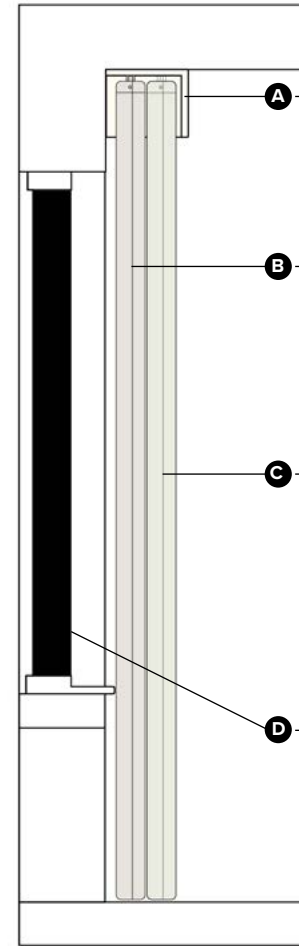

**A**  
Decorative **hardware**,  
wall mounted, Deventer  
Collection H-Rail.  
Color: Satin Nickel Finish

**B**  
Traversing **sheer** drapery,  
center draw, Ripplefold, wall  
mounted, 100% fullness, with  
48" clear batons.  
Pattern: Brockett Sheer, Ivory

**C**  
Storefront Window, by  
others

**A**----- Laminate **cornice**, ceiling mounted, 8" high x 9" deep. Finish: Laminate D381 Fashion Grey.

**B**----- Traversing **blackout** drapery, pinch pleated, center draw, ceiling mounted, 200% fullness, with clear batons. Pattern: 4 Dreamy, Custom Linen

**C**----- Traversing **sheer** drapery, pinch pleated, center draw, ceiling mounted, 200% fullness, with clear batons. Pattern: Brockett Sheer, Ivory

**D**----- Window & Frame, by others 70" wide x 60" high