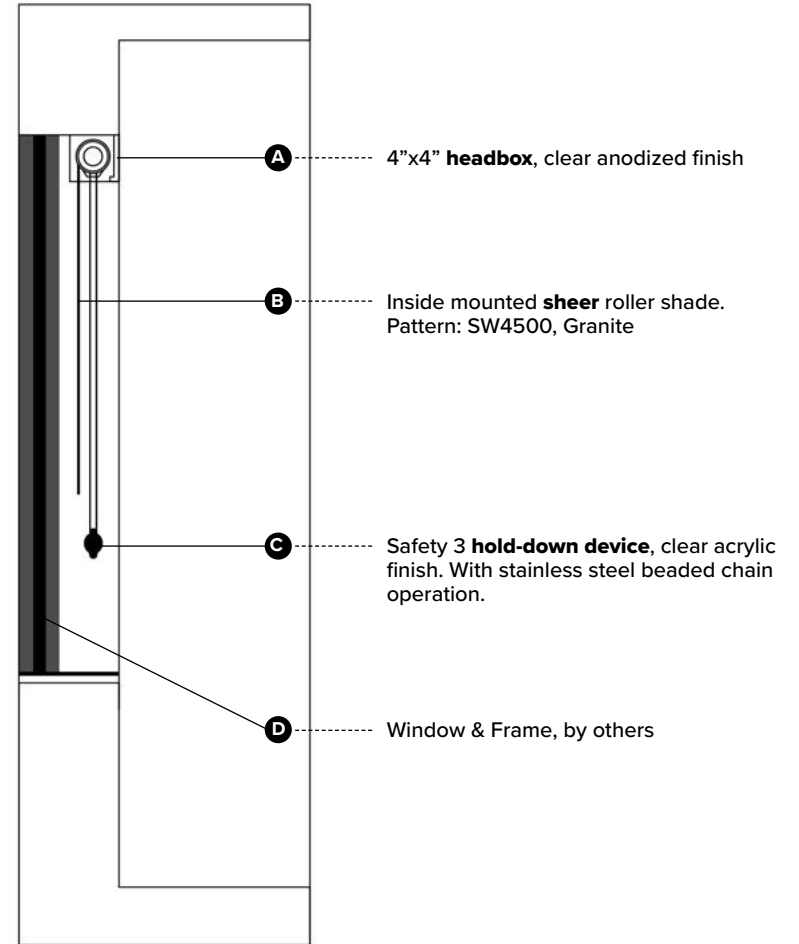

Window Treatment Elevation + Section View

Specification # PA-402

Scale: NTS

	Public Area Window Treatments Hilton Spark - Fall & Spring Schemes	PA-402 Specs is used for: • Offices • Work Areas • Employee Breakrooms • Fitness Rooms • Pool Windows/Doors	Date: July 15, 2024
PRODUCT DISCLAIMER: Fabtex is a manufacturer of commercial products that require installation by a licensed contractor. All information shown is for schematic purposes and to aid coordination amongst trades. All wiring, connections, means and methods is to be performed by others in strict adherence with all federal, state and local building codes. CONFIDENTIAL: All materials disclosed in this document are proprietary to Fabtex, Inc. The holder agrees to maintain it in confidence and must not replicate or reveal this information in any manner.