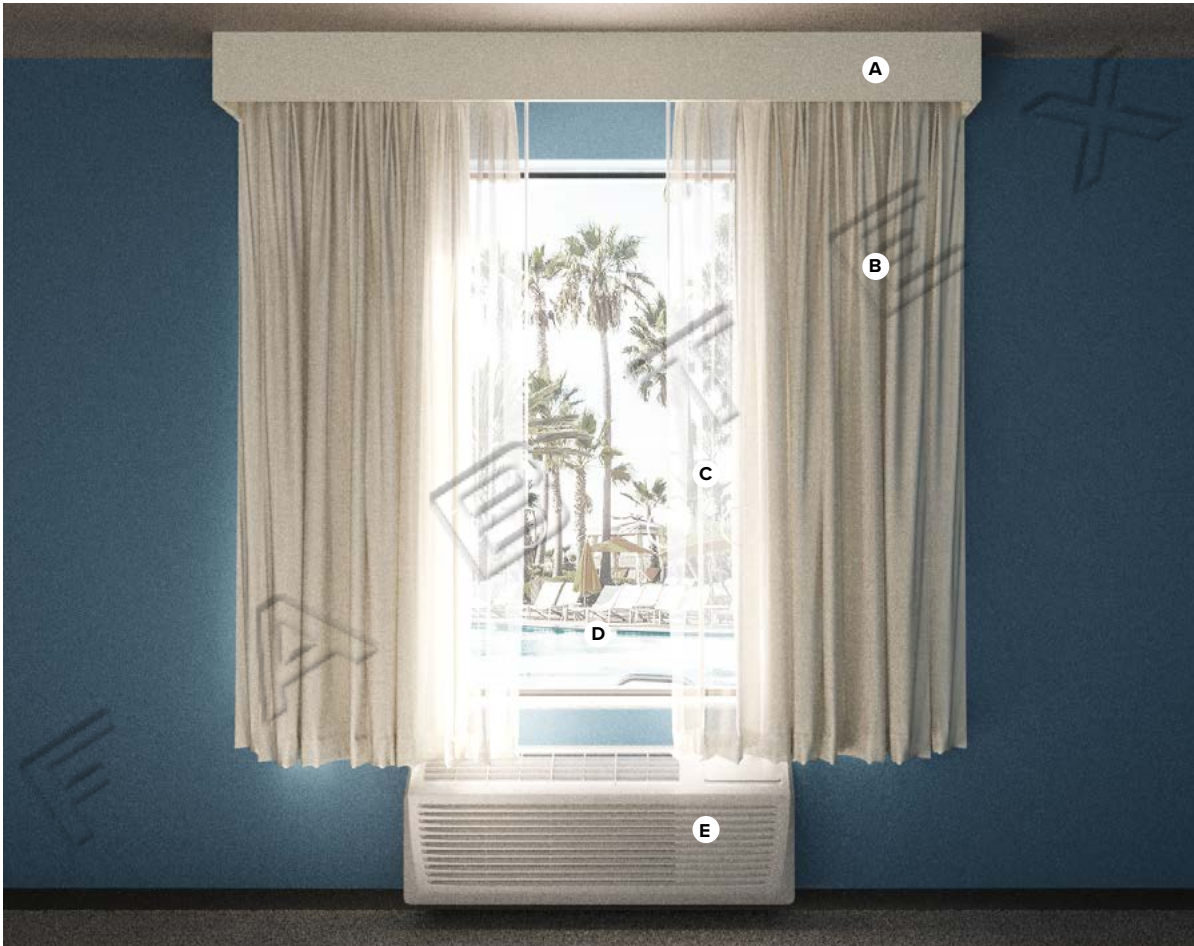

# Window Treatment Elevation + Section View

Specification # GR-400

Scale: NTS

	<p>Typical Guestroom Window Treatments Hilton Spark - Fall &amp; Spring Schemes</p>	<p><b>NOTE:</b> For guestrooms that exceed a ceiling height of 96", cornice will be wall mounted at 96" AFF.</p>	
<p><b>PRODUCT DISCLAIMER:</b> Fabtex is a manufacturer of commercial products that require installation by a licensed contractor. All information shown is for schematic purposes and to aid coordination amongst trades. All wiring, connections, means and methods is to be performed by others in strict adherence with all federal, state and local building codes.</p> <hr/> <p><b>CONFIDENTIAL:</b> All materials disclosed in this document are proprietary to Fabtex, Inc. The holder agrees to maintain it in confidence and must not replicate or reveal this information in any manner.</p>			

**A**  
Decorative **hardware**,  
wall mounted, Deventer  
Collection H-Rail.  
Color: Satin Nickel Finish

**B**  
Traversing **sheer** drapery,  
center draw, Ripplefold, wall  
mounted, 100% fullness, with  
48" clear batons.  
Pattern: Brockett Sheer, Ivory

**A**----- Laminate **cornice**, ceiling mounted, 8" high x 9" deep. Finish: Laminate D381 Fashion Grey.

**B**----- Traversing **blackout** drapery, pinch pleated, center draw, ceiling mounted, 200% fullness, with clear batons. Pattern: 4 Dreamy, Custom Linen

**C**----- Traversing **sheer** drapery, pinch pleated, center draw, ceiling mounted, 200% fullness, with clear batons. Pattern: Brockett Sheer, Ivory

**D**----- Window & Frame, by others 70" wide x 60" high