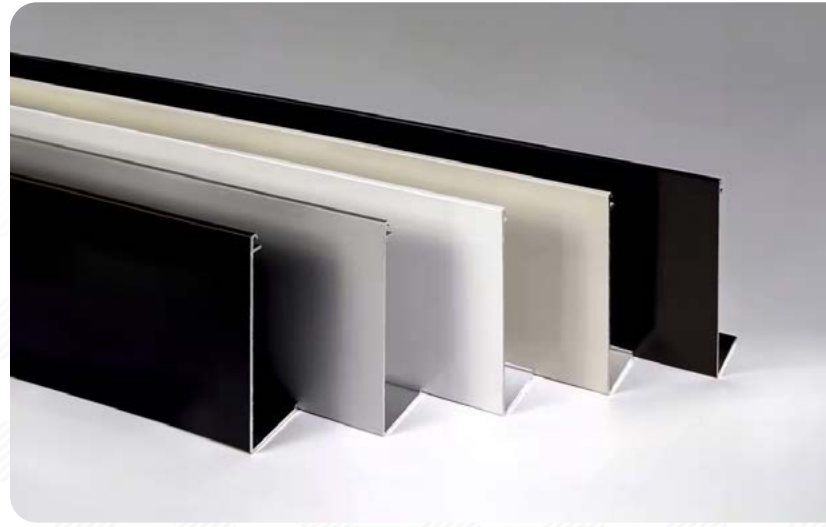

Fascia/Headbox Color Options

Our fascia/headbox conceals roller shade hardware with a neutral palette that can blend with any room.

White

Clear Anodized

Bronze

Black

Vanilla

Available Options:

FASCIA

4" Single Shade

- White
- Clear Anodized
- Bronze
- Black
- Vanilla

5" Dual Shade

- White
- Clear Anodized
- Bronze
- Black

HEADBOX

4" Single Shade

- White
- Clear Anodized

5" Dual Shade

- White
- Clear Anodized

SIDE/SILL CHANNEL

- White
- Clear Anodized
- Bronze
- Black