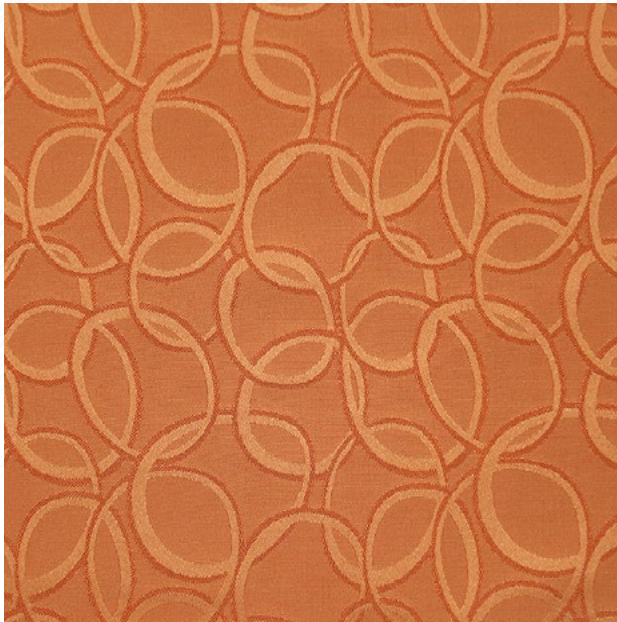

Cordon Apricot

Application

Privacy Curtain

Maximum Width

118"

Material

Polyester

Pattern & Textures

Pacific

Sand

Silver

Steel